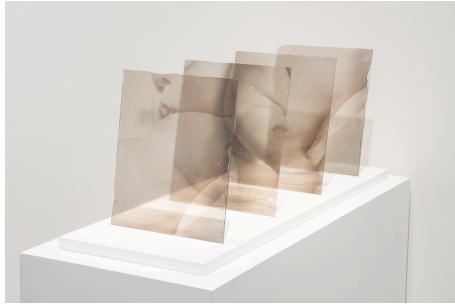

Khae Haskell

From Rotto Ravish1, YEAR
MEDIUM
20" x30"

\$800

Khae Haskell

From Rotto Ravish Shard1, YEAR
MEDIUM
8" x12"

\$95

Gaye Korbet

Come, Sit, Stay, 2022
Oil on linen
24" x24"

\$2000

Gaye Korbet

Two Lefts and a Right, 2024
Acrylic on linen
24" x24"

\$2000

Catherine LeComte Lecce

Matrescence, 2024
Photography, gel image transfer, glass
24" x31.2" x10"

\$2000

Gabrielle Maye