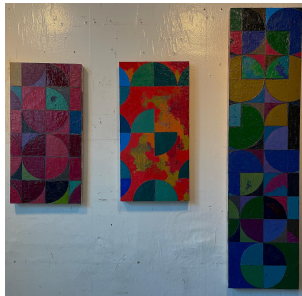

Jeffrey Rezende

Orange, YEAR
MEDIUM
DIMENSIONS

$2500