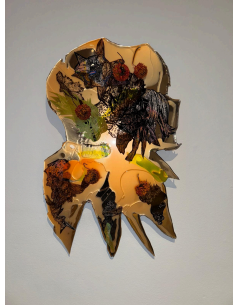

Gevin and Kathy, 2025
Watercolor monotype on BFK Rives
30" x40"

\$1200

Sally Dion

Baby doll, YEAR
Monoprint sculpture
22" x38" x4"

\$1200

Khae Haskell

Discuss Disgust 19, YEAR
MEDIUM
14" x16"

\$250

Khae Haskell

From Rotto Ravish1, YEAR
MEDIUM
20" x30"

\$800

Khae Haskell

From Rotto Ravish Shard1, YEAR
MEDIUM
8" x12"

\$95

Gaye Korbet

Come, Sit, Stay, 2022
Oil on linen
24" x24"