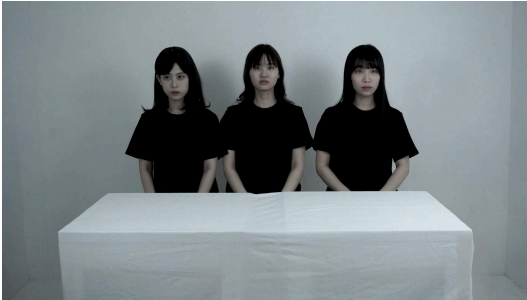

The Institute, YEAR
MEDIUM
8.5" x5.5"

NFS

Bridey McGlynn

Standing, YEAR
MEDIUM
60" x48"

\$4500

Behnaz Monzavi

The Margin Speaks, 2025
Gouache, Watercolor, Graphite Pencil
on the Pages of an Old Persian
Miniature Book
22.5" x18"

\$1900

Youjin Moon

Still from Flux, 2023

Video

06:19 minutes

Price upon request

Yukiko Nishino

One Two Three, YEAR