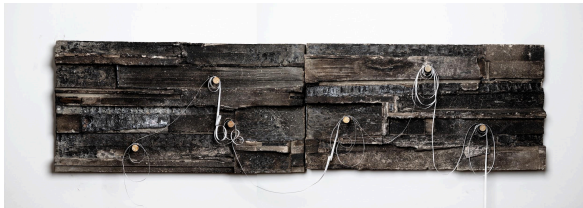

Race-Point, 2024
Archival inkjet photo
24" x24"

\$2500

Yulia Spiridonova

Bubbles, YEAR
MEDIUM
30" x20"

\$1500

Yulia Spiridonova

Drone, YEAR
MEDIUM
30" x20"

\$1500

Rob Trumbour

It larked in the puddle of its many names, YEAR
MEDIUM
27" x72"
\$1800.00

Yiner Xu

Fish don't sleep, 2024
Acrylic Gouache
11" x14"

NFS

	<p>Ashley Normal</p> <p><i>Recent Small Works, YEAR</i> MEDIUM Dimensions varied</p> <p>Value</p>
---	--